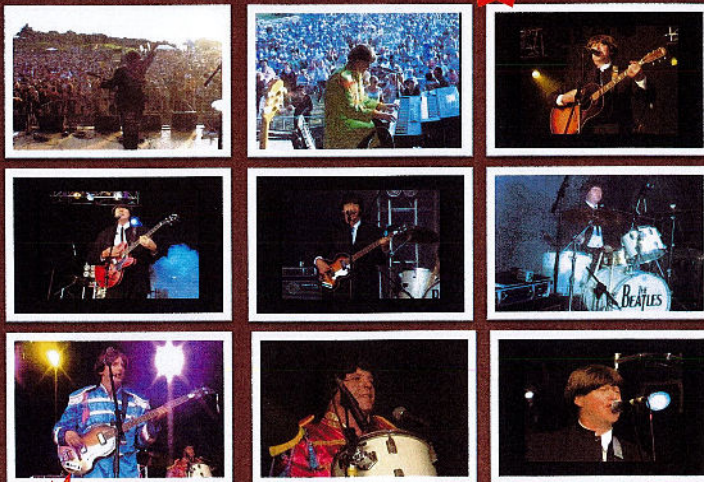

MERCURY BAY CLUB INC.

Newsletter 10th March 2025

TUESDAY MEMBERS DRAW \$1200

Tuesday & Friday Early Bird Draw \$50

Sponsor "CHARLIE'S WORKSHOP"

FRIDAY MEMBERS DRAW \$1400

IF NOT STRUCK TUESDAY

MEMBERS DRAWS LAST WEEK

TUESDAY: \$800 #465 MARK ALLOWAY N/C

FRIDAY: \$1000 #753 DON BATES N/C

One night only

The
**N.Z. Beatles
Tribute Show**

APPEARING AT :

The Mercury Bay Club

ON: **Saturday March 22 7.30 pm**

Tickets; \$20

BINGO EVERY MONDAY 1.00-3.00PM
COME JOIN THE FUN & WIN

The Mercury Bay Club Garden Bar

Sunday 16th March

1pm to 4pm

ROCKIN' X REALTOR

*Gold coin entry for all
Restaurant open*

WEEKLY EVENTS

RAFFLES: Tuesday & Friday Nights 5.30pm