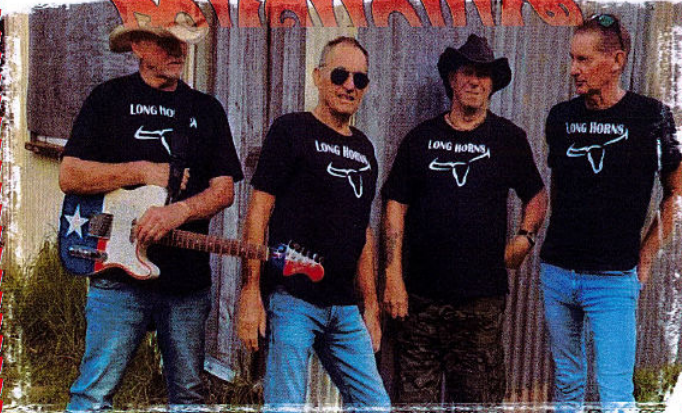

TUESDAY: \$2000 #1174 ROHIT RANCHOD N/C

FRIDAY: \$2000 # 2682 NATASHA SMITH N/C

The Mercury Bay Club Presents:

LONG HORNS

LONGHORNS

FEEL-GOOD ROCKIN' COUNTRY MUSIC

Easter Saturday 19th April 7.30pm

Tickets: \$10