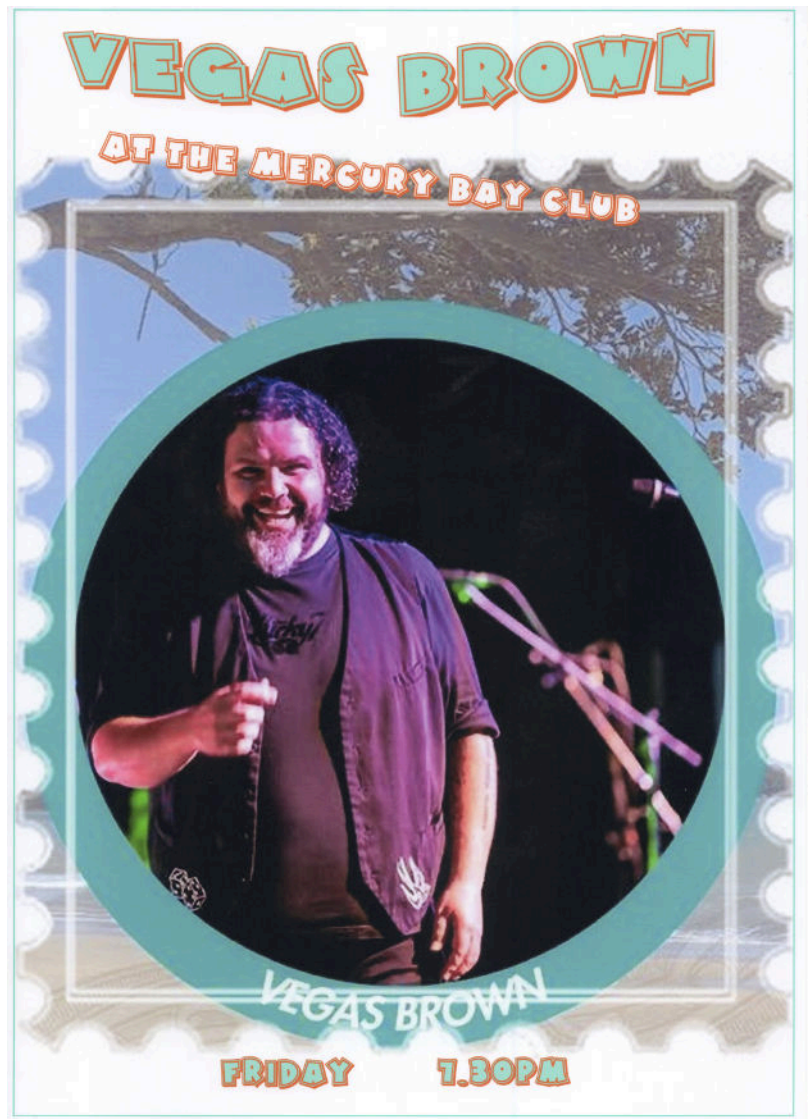

MERCURY BAY CLUB INC.

Newsletter 4th May 2026

TUESDAY MEMBERS DRAW \$2000

Tuesday & Friday Early Bird Draw \$50 drawn around 6:30pm

**FRIDAY MEMBERS DRAW \$2000
IF NOT STRUCK TUESDAY**

**Members Draw Last Week:
Tuesday \$2000 # 0996 Dennis Barnes - N/C
Friday \$2000 # 2410 Edward Stone - N/C**

MERCURY BAY CLUB

MOTHERS DAY SUNDAY 10TH MAY 2026

DINNER 5.00PM

\$30 per person

Ham & Lamb Carvery

Roast Vegetables

Dessert: Pavlova & Ice Cream

BOOKINGS ESSENTIAL

MERCURY BAY CLUB INC.

Add some extra excitement while you're playing 8 ball or snooker. Get a few people to throw a few dollars into a kitty, then take turns to place your bets. With the EasyBet option you don't have to be a racing expert - the TAB will make selections for you if you wish. It's easy to use, just follow the prompts.

JOIN US THIS WEEK

We have a great weekend of entertainment this week with Vegas Brown kicking us off on Friday night. With the members draw possibly still at \$2000 (depending on Tuesday), and Vegas' huge talent and energy, this will be a night to remember.